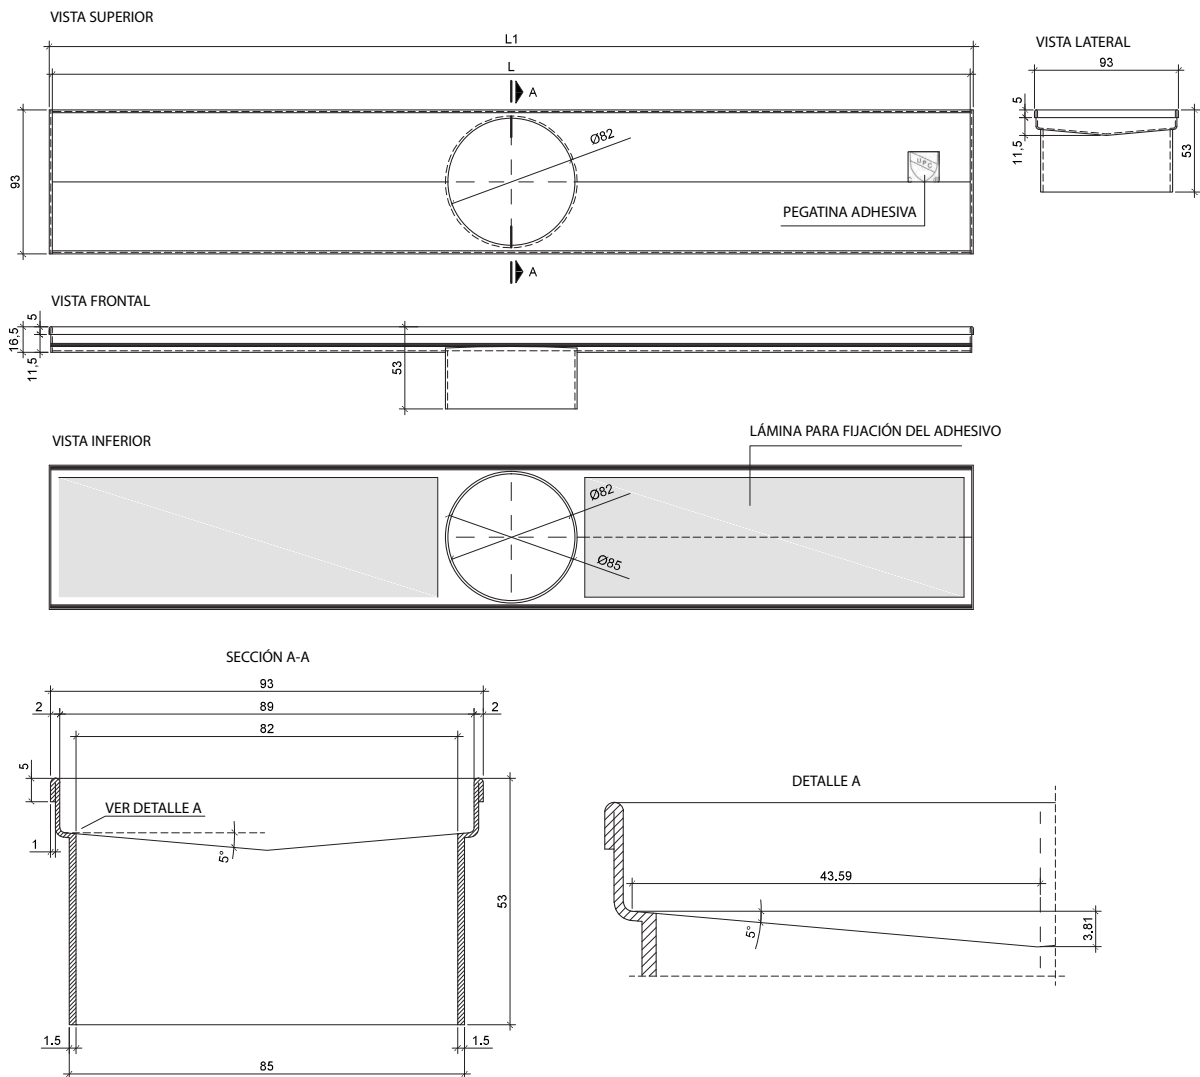

### Technical data grating

Characteristics / grating frame	Testing method	Unit	Value
Height		mm	53
Vertical outlet		mm	85
Outlet diameter		mm	50H
Discharge speed	ISO TC 138/SC 1604	l/s	0.50
Load and deformation resistance	ISO TC 138		
GRATING Dimensions		cm	See references
Effects of chemical products	Clean with neutral products		
Composition	Drainage siphon: ABS Grating and cradle: AISI 304 stainless steel. Electro-polished finish.		

## Grate

	Length
Linear grating 59,6	590 mm
Linear grating 80	795 mm
Linear grating 120	1195 mm

	Length L1	Length L
Linear channel 59,6	596 mm	591 mm
Linear channel 80	800 mm	795 mm
Linear channel 120	1200 mm	1195 mm